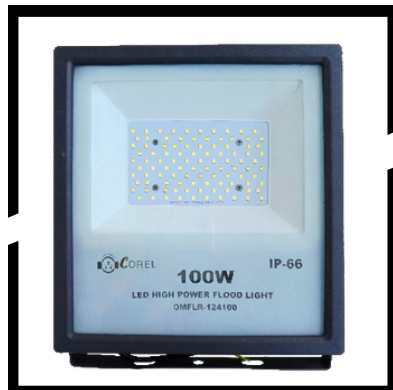

PRODUCT CATALOGUE

April 2023

MANUFACTURER

**SOLAR PANELS | SOLAR LIGHTS | LED LIGHTS
RENEWABLE PRODUCTS | SOLAR SYSTEM | ON GRID,
OFF GRID**

PRODUCT RANGE

FLOOD LIGHT

TECHNICAL SPECIFICATION

• HOUSING	Aluminium Die Cast With Powder Coated
• HOUSING FINISH	Black/Grey
• RATED LUMENS	160 Lm/W
• CONTROL GEAR	IP 66, 440V, OVP, UVP
• IP RATING	IP-66, IK-07
• CRI	>70
• SURGE PROTECTION	4 KV / As Per Required
• POWER FACTOR	>0.95
• INPUT VOLTAGE	85-285 V AC
• SYSTEM EFFICIENCY	(LM/W) >130
• COLOUR AVAILABLE	White/Warm White
• LED LIFE SPAN	50000 Hours
• LED BEAM ANGLE	120 Degree
• ELECTRICAL EFFICIENCY	>90%
• THERMAL EFFICIENCY	>90%

MODEL- DOWN CHOWK FLOOD LIGHT (SILVER REFLECTOR)

Wattage	20W	30W	50W	100W	150W	200W	320W
Model Number	FLR-10120	FLR-10230	FLR-10350	FLR-104100	FLR-105150	FLR-106200	FLR-107320
Standard Packing							

FLOOD LIGHT

TECHNICAL SPECIFICATION

• HOUSING	Aluminium Die Cast With Powder Coated
• HOUSING FINISH	Black/Grey
• RATED LUMENS	160 Lm/W
• CONTROL GEAR	IP 66, 440V, OVP, UVP
• IP RATING	IP-66, IK-07
• CRI	>70
• SURGE PROTECTION	4 KV / As Per Required
• POWER FACTOR	>0.95
• INPUT VOLTAGE	85-285 V AC
• SYSTEM EFFICIENCY	(LM/W) >130
• COLOUR AVAILABLE	White/Warm White
• LED LIFE SPAN	50000 Hours
• LED BEAM ANGLE	120 Degree
• ELECTRICAL EFFICIENCY	>90%
• THERMAL EFFICIENCY	>90%

MODEL- DELUX FLOOD LIGHT

Wattage	20W	30W	50W	100W	150W	225W
Model Number	FLR-11720	FLR-11830	FLR-11950	FLR-120100	FLR-121150	FLR-1122200
Standard Packing						

FLOOD LIGHT

TECHNICAL SPECIFICATION

• HOUSING	Aluminium Die Cast With Powder Coated
• HOUSING FINISH	Black/Grey
• RATED LUMENS	160 Lm/W
• CONTROL GEAR	IP 66, 440V, OVP, UVP
• IP RATING	IP-66, IK-07
• CRI	>70
• SURGE PROTECTION	4 KV / to 10 KV As Per Required
• POWER FACTOR	>0.95
• INPUT VOLTAGE	85-285 V AC
• SYSTEM EFFICIENCY	(LM/W) >130
• COLOUR AVAILABLE	White/Warm White
• LED LIFE SPAN	50000 Hours
• LED BEAM ANGLE	120 Degree
• ELECTRICAL EFFICIENCY	>90%
• THERMAL EFFICIENCY	>90%