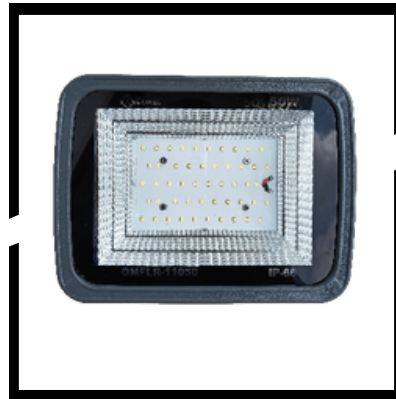

PRODUCT CATALOGUE

April 2023

MANUFACTURER

**SOLAR PANELS | SOLAR LIGHTS | LED LIGHTS
RENEWABLE PRODUCTS | SOLAR SYSTEM | ON GRID,
OFF GRID**

PRODUCT RANGE

FLOOD LIGHT

TECHNICAL SPECIFICATION

• HOUSING	Aluminium Die Cast With Powder Coated
• HOUSING FINISH	Black/Grey
• RATED LUMENS	160 Lm/W
• CONTROL GEAR	IP 66, 440V, OVP, UVP
• IP RATING	IP-66, IK-07
• CRI	>70
• SURGE PROTECTION	4 KV / As Per Required
• POWER FACTOR	>0.95
• INPUT VOLTAGE	85-285 V AC
• SYSTEM EFFICIENCY	(LM/W) >130
• COLOUR AVAILABLE	White/Warm White
• LED LIFE SPAN	50000 Hours
• LED BEAM ANGLE	120 Degree
• ELECTRICAL EFFICIENCY	>90%
• THERMAL EFFICIENCY	>90%

MODEL- DOWN CHOWK FLOOD LIGHT (SILVER REFLECTOR)

Wattage	20W	30W	50W	100W	150W	200W	320W
Model Number	FLR-10120	FLR-10230	FLR-10350	FLR-104100	FLR-105150	FLR-106200	FLR-107320
Standard Packing							

FLOOD LIGHT

TECHNICAL SPECIFICATION

• HOUSING	Aluminium Die Cast With Powder Coated
• HOUSING FINISH	Black/Grey
• RATED LUMENS	160 Lm/W
• CONTROL GEAR	IP 66, 440V, OVP, UVP
• IP RATING	IP-66, IK-07
• CRI	>70
• SURGE PROTECTION	4 KV / As Per Required
• POWER FACTOR	>0.95
• INPUT VOLTAGE	85-285 V AC
• SYSTEM EFFICIENCY	(LM/W) >130
• COLOUR AVAILABLE	White/Warm White
• LED LIFE SPAN	50000 Hours
• LED BEAM ANGLE	120 Degree
• ELECTRICAL EFFICIENCY	>90%
• THERMAL EFFICIENCY	>90%

MODEL- DELUX FLOOD LIGHT

Wattage	20W	30W	50W	100W	150W	225W
Model Number	FLR-11720	FLR-11830	FLR-11950	FLR-120100	FLR-121150	FLR-1122200
Standard Packing						

FLOOD LIGHT

TECHNICAL SPECIFICATION

• HOUSING	Aluminium Die Cast With Powder Coated
• HOUSING FINISH	Black/Grey
• RATED LUMENS	160 Lm/W
• CONTROL GEAR	IP 66, 440V, OVP, UVP
• IP RATING	IP-66, IK-07
• CRI	>70
• SURGE PROTECTION	4 KV / to 10 KV As Per Required
• POWER FACTOR	>0.95
• INPUT VOLTAGE	85-285 V AC
• SYSTEM EFFICIENCY	(LM/W) >130
• COLOUR AVAILABLE	White/Warm White
• LED LIFE SPAN	50000 Hours
• LED BEAM ANGLE	120 Degree
• ELECTRICAL EFFICIENCY	>90%
• THERMAL EFFICIENCY	>90%