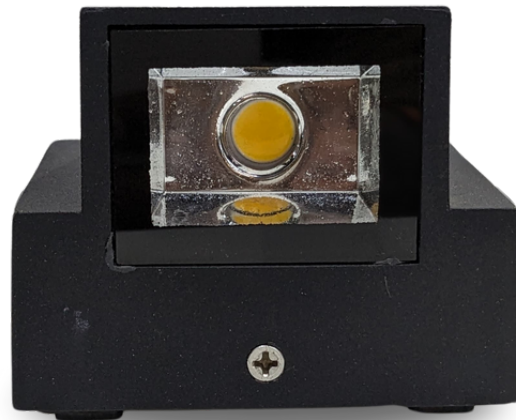

## PRODUCT SPECIFICATION :-

- Aluminum die cast housing
- Anti rust anti dust
- IP 44
- 2Way directional light beams
- Fully weatherproof
- LED integrated
- Made for LED only
- Perfectly suitable for up / down

### MODEL- WALL LIGHT FULL K

Wattage	10W
Model Number	OMWL-201
Standard Packing	

### PRODUCT SPECIFICATION :-

- Aluminum die cast housing
- Anti rust anti dust
- IP 44
- 1 Way directional light beams
- Fully weatherproof
- LED integrated
- Made for LED only
- Perfectly suitable for up / down

### PRODUCT SPECIFICATION :-

- Aluminum die cast housing
- Anti rust anti dust
- IP 44
- 4Way directional light beams
- Fully weatherproof
- LED integrated with lens
- Made for LED only
- Perfectly suitable for up / down