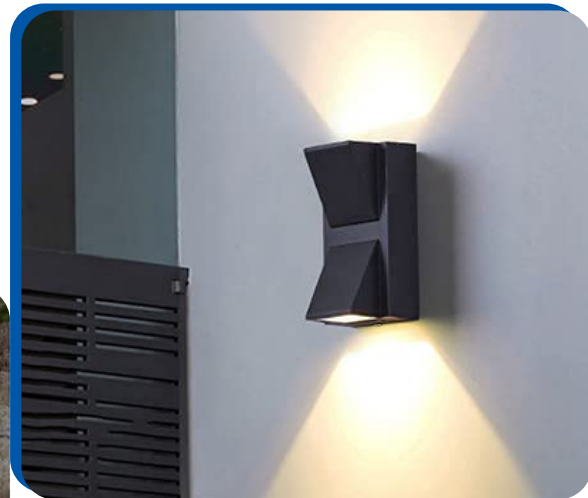

PRODUCT RANGE