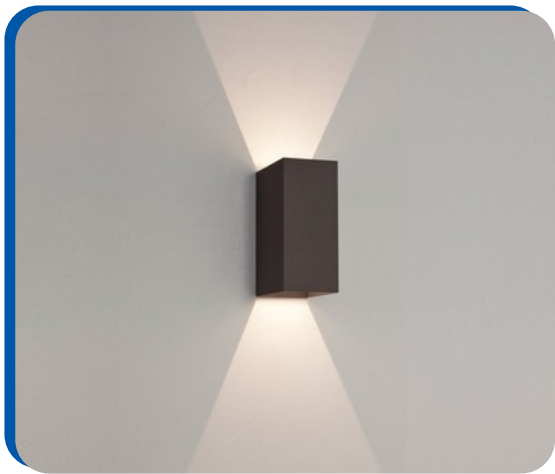

PRODUCT RANGE