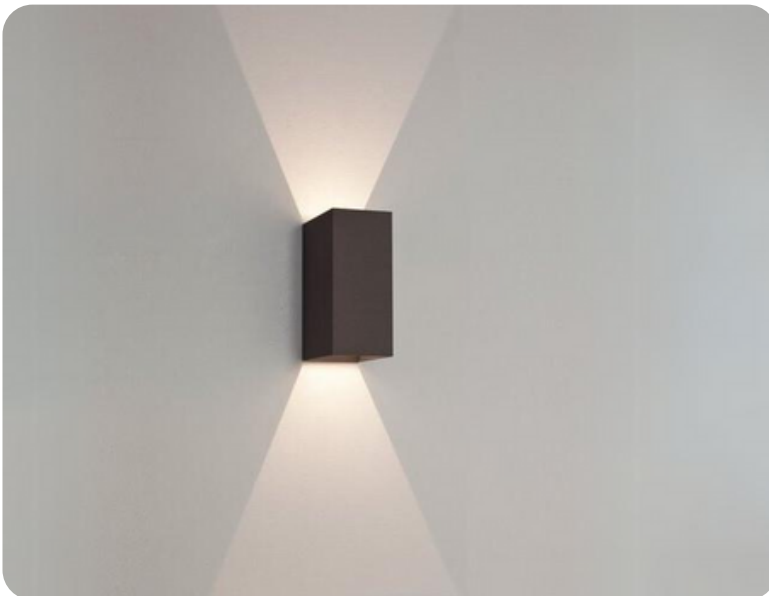

WALL LIGHTS

PRODUCT SPECIFICATION :-

- Aluminum die cast housing
- Anti rust anti dust
- IP 44
- 2Way directional light beams
- Fully weatherproof
- LED integrated with lens
- Made for LED only
- Perfectly suitable for up /down

MODEL- WALL LIGHT 2 WAY SLIM

Wattage	5W
Model Number	OMWL- 204
Standard Packing