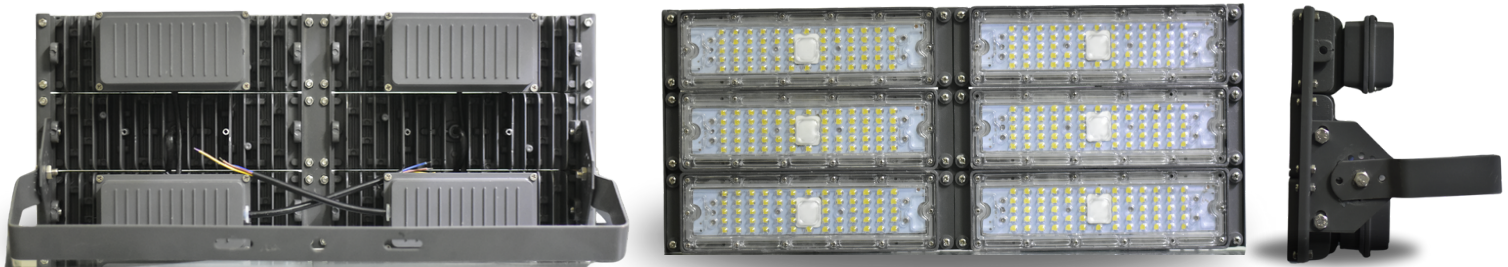

PRODUCT CATALOGUE

April 2023

MANUFACTURER

**SOLAR PANELS | SOLAR LIGHTS | LED LIGHTS
RENEWABLE PRODUCTS | SOLAR SYSTEM | ON GRID,
OFF GRID**

PRODUCT RANGE

INDUSTRIAL FLOOD LIGHT

KEY FEATURES -:

- Highly energy efficient & cost effective
- Advanced Graphene thermal conductive technology
- High light transmittance & anti-aging tempered glass cover
- Improved security & enhanced visibility
- Optional beam angles to improve application efficiency and lighting performance
- Specification Color Temperature 6500K Standard
- CRI 70
- Input Voltage AC220-240V
- Power Factor >0.95,
- Body Composition ADC12 Aluminum
- Lens Composition Tempered Glass Temperature Range -40°C ~ +40°C

MODEL- INDUSTRIAL LENS FLOOD LIGHTS			
Wattage	75W	150W	225W
Model Number	ILFL75	ILFL150	ILFL225
Standard Packing			

INDUSTRIAL FLOOD LIGHT

KEY FEATURES :-

- Highly energy efficient & cost effective
- Advanced Graphene thermal conductive technology
- High light transmittance & anti-aging tempered glass cover
- Improved security & enhanced visibility
- Optional beam angles to improve application efficiency and lighting performance
- Specification Color Temperature 6500K Standard
- CRI 70
- Input Voltage AC220-240V
- Power Factor >0.95,
- Body Composition ADC12 Aluminum
- Lens Composition Tempered Glass Temperature Range -40°C ~ +40°C

MODEL- INDUSTRIAL FLOOD LIGHTS

Wattage	60W	120W	180W
Model Number	IFL60	IFL120	IFL180
Standard Packing			

INDUSTRIAL FLOOD LIGHT

KEY FEATURES -:

- Highly energy efficient & cost effective
- Advanced Graphene thermal conductive technology
- High light transmittance & anti-aging tempered glass cover
- Improved security & enhanced visibility
- Optional beam angles to improve application efficiency and lighting performance
- Specification Color Temperature 6500K Standard
- CRI 70
- Input Voltage AC220-240V
- Power Factor >0.95,
- Body Composition ADC12 Aluminum
- Lens Composition Tempered Glass Temperature Range -40°C ~ +40°C