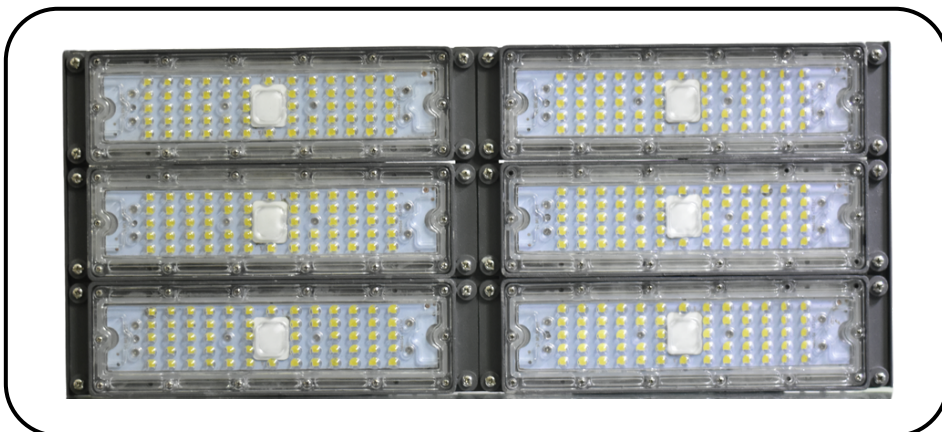

PRODUCT CATALOGUE

April 2023

MANUFACTURER

**SOLAR PANELS | SOLAR LIGHTS | LED LIGHTS
RENEWABLE PRODUCTS | SOLAR SYSTEM | ON GRID,
OFF GRID**

PRODUCT RANGE

INDUSTRIAL FLOOD LIGHT

KEY FEATURES -:

- Highly energy efficient & cost effective
- Advanced Graphene thermal conductive technology
- High light transmittance & anti-aging tempered glass cover
- Improved security & enhanced visibility
- Optional beam angles to improve application efficiency and lighting performance
- Specification Color Temperature 6500K Standard
- CRI 70
- Input Voltage AC220-240V
- Power Factor >0.95,
- Body Composition ADC12 Aluminum
- Lens Composition Tempered Glass Temperature Range -40°C ~ +40°C

MODEL- INDUSTRIAL LENS FLOOD LIGHTS			
Wattage	75W	150W	225W
Model Number	ILFL75	ILFL150	ILFL225
Standard Packing			

INDUSTRIAL FLOOD LIGHT

KEY FEATURES :-

- Highly energy efficient & cost effective
- Advanced Graphene thermal conductive technology
- High light transmittance & anti-aging tempered glass cover
- Improved security & enhanced visibility
- Optional beam angles to improve application efficiency and lighting performance
- Specification Color Temperature 6500K Standard
- CRI 70
- Input Voltage AC220-240V
- Power Factor >0.95,
- Body Composition ADC12 Aluminum
- Lens Composition Tempered Glass Temperature Range -40°C ~ +40°C

MODEL- INDUSTRIAL FLOOD LIGHTS

Wattage	60W	120W	180W
Model Number	IFL60	IFL120	IFL180
Standard Packing			

INDUSTRIAL FLOOD LIGHT

KEY FEATURES -:

- Highly energy efficient & cost effective
- Advanced Graphene thermal conductive technology
- High light transmittance & anti-aging tempered glass cover
- Improved security & enhanced visibility
- Optional beam angles to improve application efficiency and lighting performance
- Specification Color Temperature 6500K Standard
- CRI 70
- Input Voltage AC220-240V
- Power Factor >0.95,
- Body Composition ADC12 Aluminum
- Lens Composition Tempered Glass Temperature Range -40°C ~ +40°C